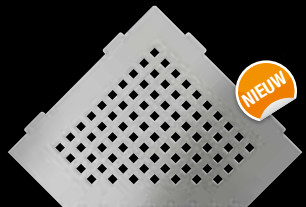

SQUARE

Roestvast staal
geborsteld
SE S2 D3 EB